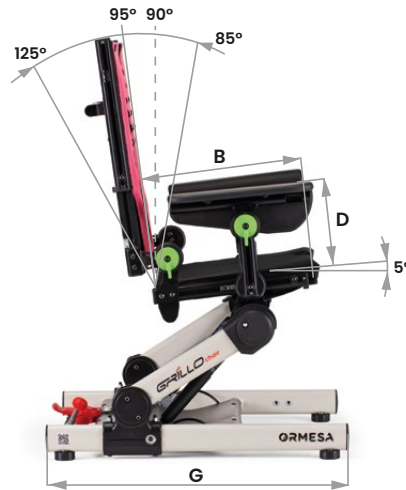

Please check off the interested products

**M
E
A
S
U
R
E
S**

Size: ☐ Small ☐ Medium

Upholstery colour: ☐ Pink ☐ Blue

Frame: Pebble grey

with 959 component, set of 4 wheels with footrest

	A*	B	C	D	E	F	F1	G	G1	L	L1	User height (H)	Tot. weight	Max. Load
Small	30 cm	20-30 cm	30-45 cm	15-18 cm	36 cm	48 cm	50,5 cm	50 cm	52-64 cm	20-31 cm	28-39 cm	90-120 cm	10,7 kg	35 kg
	11,8 in	7,8-11,8 in	11,8-17,7 in	5,9-7 in	14,1 in	18,8 in	19,8 in	19,6 in	20,4-25,1 in	7,8-12,2 in	11-15,3 in	35,4-47,2 in	23,5 lb	77,1 lb
Medium	35 cm	28-43 cm	35-55 cm	16-20 cm	41 cm	52 cm	54,5 cm	56,5 cm	62-73 cm	25-40 cm	33-48 cm	110-145 cm	13 kg	45 kg
	13,7 in	11-16,9 in	13,7-21,6 in	6,2-7,8 in	16,1 in	20,4 in	21,4 in	22,2 in	24,4-28,7 in	9,8-15,7 in	12,9-18,8 in	43,3-57 in	28,6 lb	99,2 lb

* with component 958R multi-adjustable pelvic side supports: size SMALL 20-30 cm (7,8-11,8 in); size MEDIUM 25-35 cm (9,8-13,7 in)