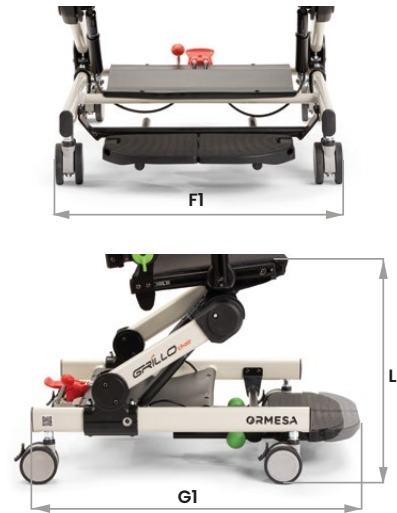

Please check off the interested products

**M
E
A
S
U
R
E
S**

Size: ☐ Small ☐ Medium

Upholstery colour: ☐ Pink ☐ Blue

Frame: Pebble grey

with 959 component, set of 4 wheels with footrest

	A*	B	C	D	E	F	F1	G	G1	L	L1	User height (H)	Tot. weight	Max. Load
Small	30 cm	20-30 cm	30-45 cm	15-18 cm	36 cm	48 cm	50,5 cm	50 cm	52-64 cm	20-31 cm	28-39 cm	90-120 cm	10,7 kg	35 kg
	11,8 in	7,8-11,8 in	11,8-17,7 in	5,9-7 in	14,1 in	18,8 in	19,8 in	19,6 in	20,4-25,1 in	7,8-12,2 in	11-15,3 in	35,4-47,2 in	23,5 lb	77,1 lb
Medium	35 cm	28-43 cm	35-55 cm	16-20 cm	41 cm	52 cm	54,5 cm	56,5 cm	62-73 cm	25-40 cm	33-48 cm	110-145 cm	13 kg	45 kg
	13,7 in	11-16,9 in	13,7-21,6 in	6,2-7,8 in	16,1 in	20,4 in	21,4 in	22,2 in	24,4-28,7 in	9,8-15,7 in	12,9-18,8 in	43,3-57 in	28,6 lb	99,2 lb

* with component 958R multi-adjustable pelvic side supports: size SMALL 20-30 cm (7,8-11,8 in); size MEDIUM 25-35 cm (9,8-13,7 in)